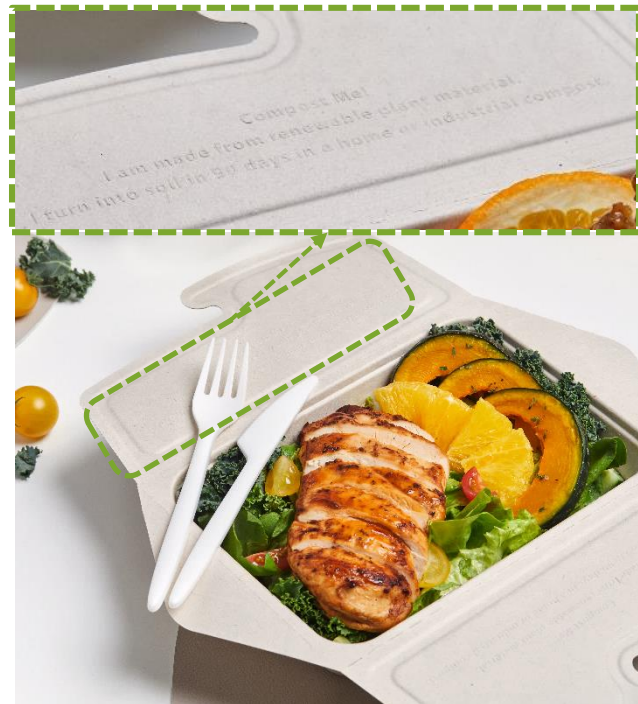

A new and innovative design - offering a variety of attributes:

- One-piece container with easy folding.
- Securely lidded with structurally sound.
- Designed to grab and eat on-the-go.
- “Spoonable” (no sharp corners).
- Best-in-class natural look highlights the importance of food quality.

Sustainable products are what customers are looking for. Compostable solution is in line with existing trend.

- Raw materials are derived from plant based renewable resources like bagasse and bamboo, more environmentally friendly compared with plastic products.
- Be capable of decomposing or breaking down into natural elements under composting conditions within 12 weeks.
- Meets ASTM D6868, EN 13432 & AS 5810-2010 & AS 4736-2006 standards.
- BPI certified as industrial compostable and TUV Austria & ABA certified both for home & industrial compostable.
- Temperature resistance is from -20°C to +200°C. Be microwaveable, ovenable & refrigerator / freezer friendly.